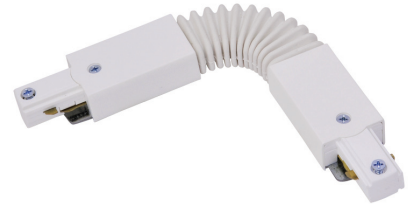

FLEXIBLE CONNECTOR ORDERING INFORMATION

JH2 CO FC _____
COLOR
WH - White
BK - Black