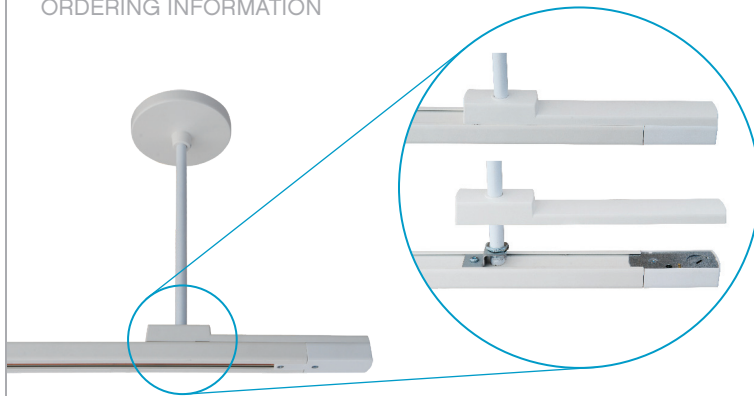

JH1 FD XC _____
COLOR
WH - White
BK - Black

FLOATING FEED ORDERING INFORMATION

JH1 FD FL _____
COLOR
WH - White
BK - Black

T-BAR FEED KIT ORDERING INFORMATION (DOES NOT INCLUDE FEED)

Allows for feeding of track from an intersection point in a suspended ceiling application.
For use with the following feeds:
JH1 - FD - LE
JH1 - FD - ST
JH1 - FD - LC
JH1 - FD - TC
JH1 - FD - XC

END FEED STEM SUSPENSION POINT ORDERING INFORMATION

Includes bracket & cover (shown below).
Stem and canopy not included.
Live End Feed not included.

JHU MT ES _____
COLOR
WH - White
BK - Black

STEM AND CANOPY ORDERING INFORMATION