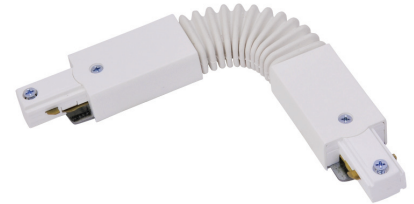

JH1 FD XC _____
COLOR
WH - White
BK - Black

FLOATING FEED ORDERING INFORMATION

JH1 FD FL _____
COLOR
WH - White
BK - Black

T-BAR FEED KIT ORDERING INFORMATION (DOES NOT INCLUDE FEED)

Allows for feeding of track from an intersection point in a suspended ceiling application.
For use with the following feeds:
JH1 - FD - LE
JH1 - FD - ST
JH1 - FD - LC
JH1 - FD - TC
JH1 - FD - XC

JH1 CO LN _____
COLOR
WH - White
BK - Black

CONDUIT CONTINUATION KIT ORDERING INFORMATION

JH1 CO CC _____
COLOR
WH - White
BK - Black

FLEXIBLE CONNECTOR ORDERING INFORMATION

JH1 CO FC _____
COLOR
WH - White
BK - Black

END FEED STEM SUSPENSION POINT ORDERING INFORMATION

Includes bracket & cover (shown below).
Stem and canopy not included.
Live End Feed not included.

JHU MT ES _____
COLOR
WH - White
BK - Black

STEM AND CANOPY ORDERING INFORMATION