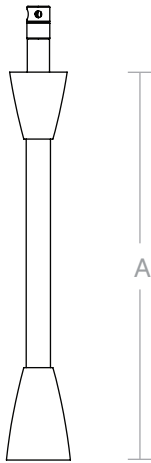

MODULAR STEM

by JOURNÉE

Spec Sheet

Features

- Interchangeable in the field
- Available in 7 different lengths
- Compression-loaded electrical connection

Compatibility

Works with all Journée Luminaires

Finish

Brushed Aluminum

AVAILABLE IN 7 DIFFERENT LENGTHS

JOURNÉE

MODULAR STEM

by JOURNÉE®

Spec Sheet

DESCRIPTION

Available in 7 different lengths and interchangeable in the field, Journée's Modular Stem allows for the specification of the desired drop height from the Monorail or Monopoint canopy to the luminaire. Additionally, museums and showrooms can stock extra stems in various lengths in order to accommodate the required flexibility of revolving exhibits.

FEATURES

- Interchangeable in the field
- Available in 7 different lengths
- Compression-loaded electrical connection

FINISH

Brushed Aluminum

COMPATIBILITY

MONOPOINT CANOPY
Modular Stem threads directly into monopoint canopy

MONORAIL SYSTEM
Requires Monorail to Modular Stem Connector as shown above

MODULAR STEM ORDERING INFORMATION

KRP	ST	AL	DROP (A)
			02 - 2"
			03 - 3"
			04 - 4"
			06 - 6"
			09 - 9"
			12 - 12"
			18 - 18"