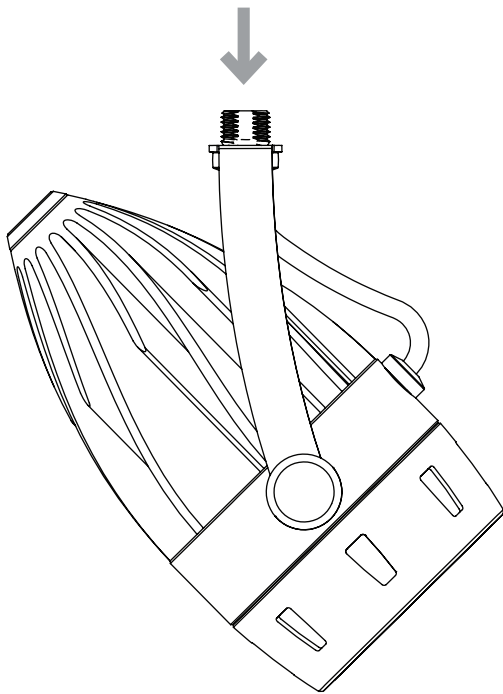

Brushed Aluminum

AVAILABLE IN 7 DIFFERENT LENGTHS

JOURNÉE

MODULAR STEM

by JOURNÉE®

Spec Sheet

DESCRIPTION

Available in 7 different lengths and interchangeable in the field, Journée's Modular Stem allows for the specification of the desired drop height from the Monorail or Monopoint canopy to the luminaire. Additionally, museums and showrooms can stock extra stems in various lengths in order to accommodate the required flexibility of revolving exhibits.

FEATURES

- Interchangeable in the field
- Available in 7 different lengths
- Compression-loaded electrical connection

FINISH

Brushed Aluminum

COMPATIBILITY

MONOPOINT CANOPY
Modular Stem threads directly into monopoint canopy