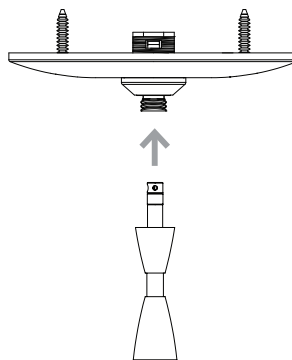

Brushed Aluminum

AVAILABLE IN 7 DIFFERENT LENGTHS

JOURNÉE

MODULAR STEM

by JOURNÉE®

Spec Sheet

DESCRIPTION

Available in 7 different lengths and interchangeable in the field, Journée's Modular Stem allows for the specification of the desired drop height from the Monorail or Monopoint canopy to the luminaire. Additionally, museums and showrooms can stock extra stems in various lengths in order to accommodate the required flexibility of revolving exhibits.

FEATURES

- Interchangeable in the field
- Available in 7 different lengths
- Compression-loaded electrical connection

FINISH

Brushed Aluminum

COMPATIBILITY

MONOPOINT CANOPY
Modular Stem threads directly into monopoint canopy

MONORAIL SYSTEM
Requires Monorail to Modular Stem Connector as shown above

MODULAR STEM ORDERING INFORMATION

KRP	ST	AL	DROP (A)
			02 - 2"
			03 - 3"
			04 - 4"
			06 - 6"
			09 - 9"
			12 - 12"
			18 - 18"